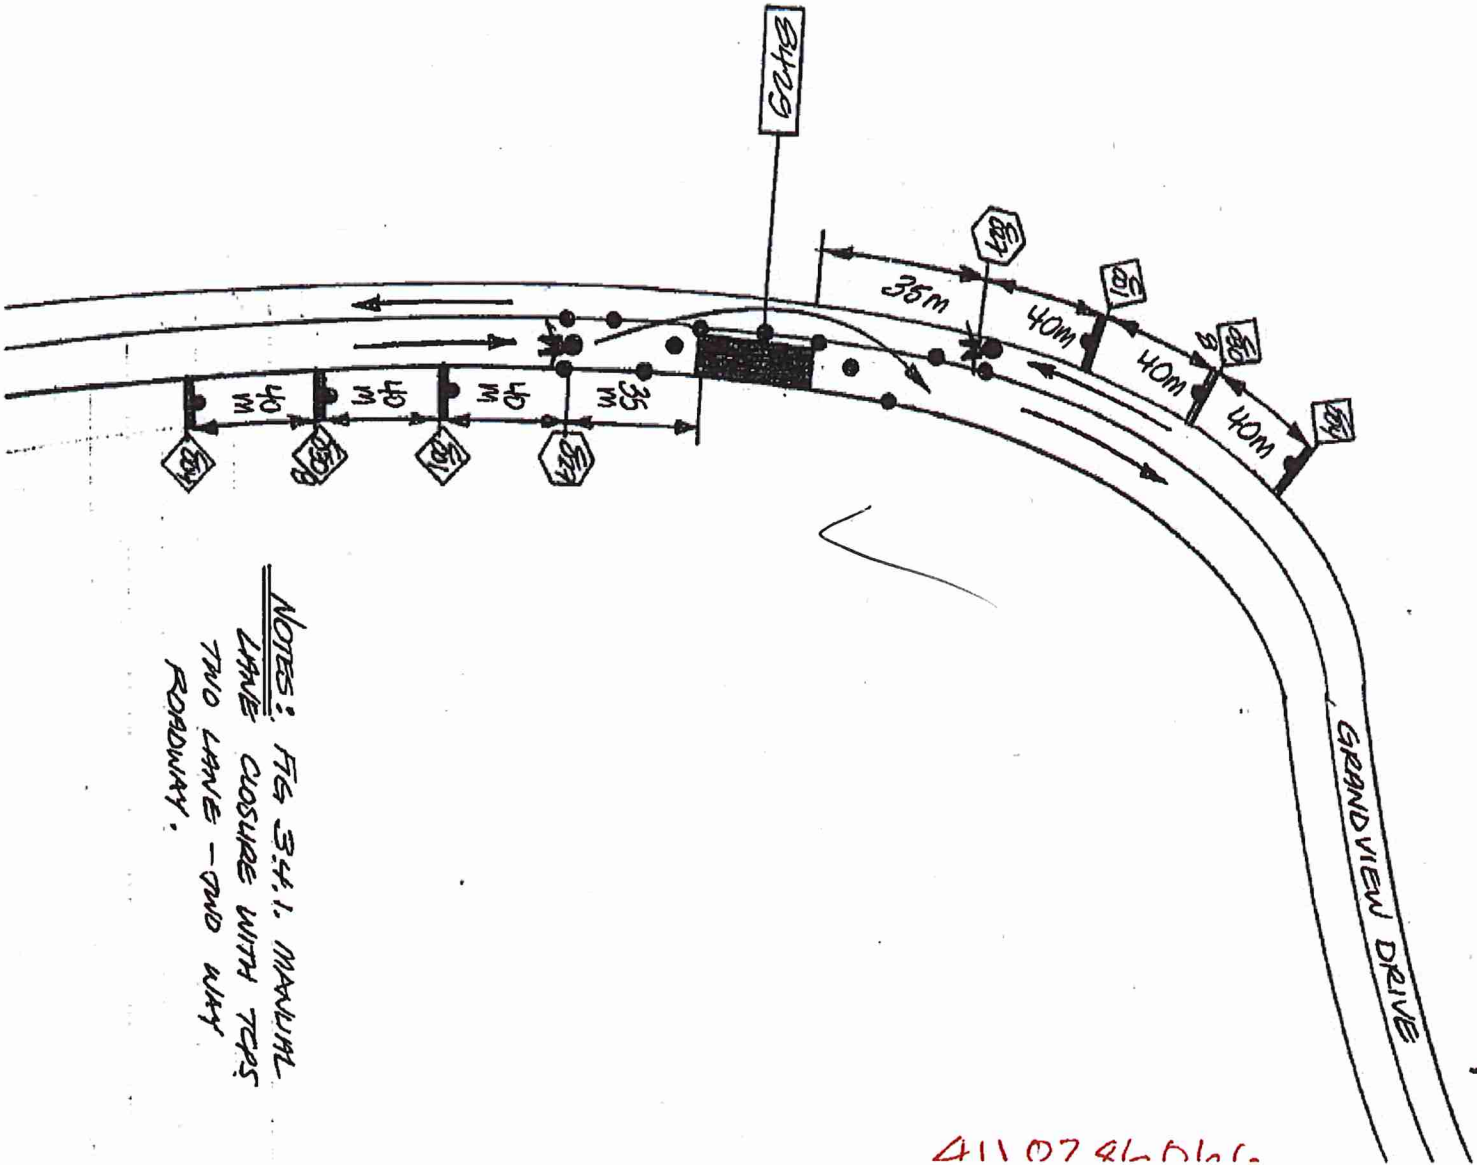

4110286066

Nearest Intersection: Honeysuckle Dr and Salmonberry Dr.
Distance from lot to intersection is 92 meters (84 degrees West of North).
View Scale: 1:1000

8429 Grand View Dr, Chilliwack
Order #: 30997009 Prem #: 10087727 City Limits: Chilliwack
X: 1290220560.00 Y: 468170500.00 Select autotext type 2018/04/27

6 May 18 10:31p

HORTS BY GAS
GAS SERVICES INSTALLATION
BY22 GRANDVIEW DRIVE

p.1

NOTES: FG 34.1, MANUAL
LANE CLOSURE WITH TAPS
TWO LANES - ONE WAY
ROADWAY.

41107 86066